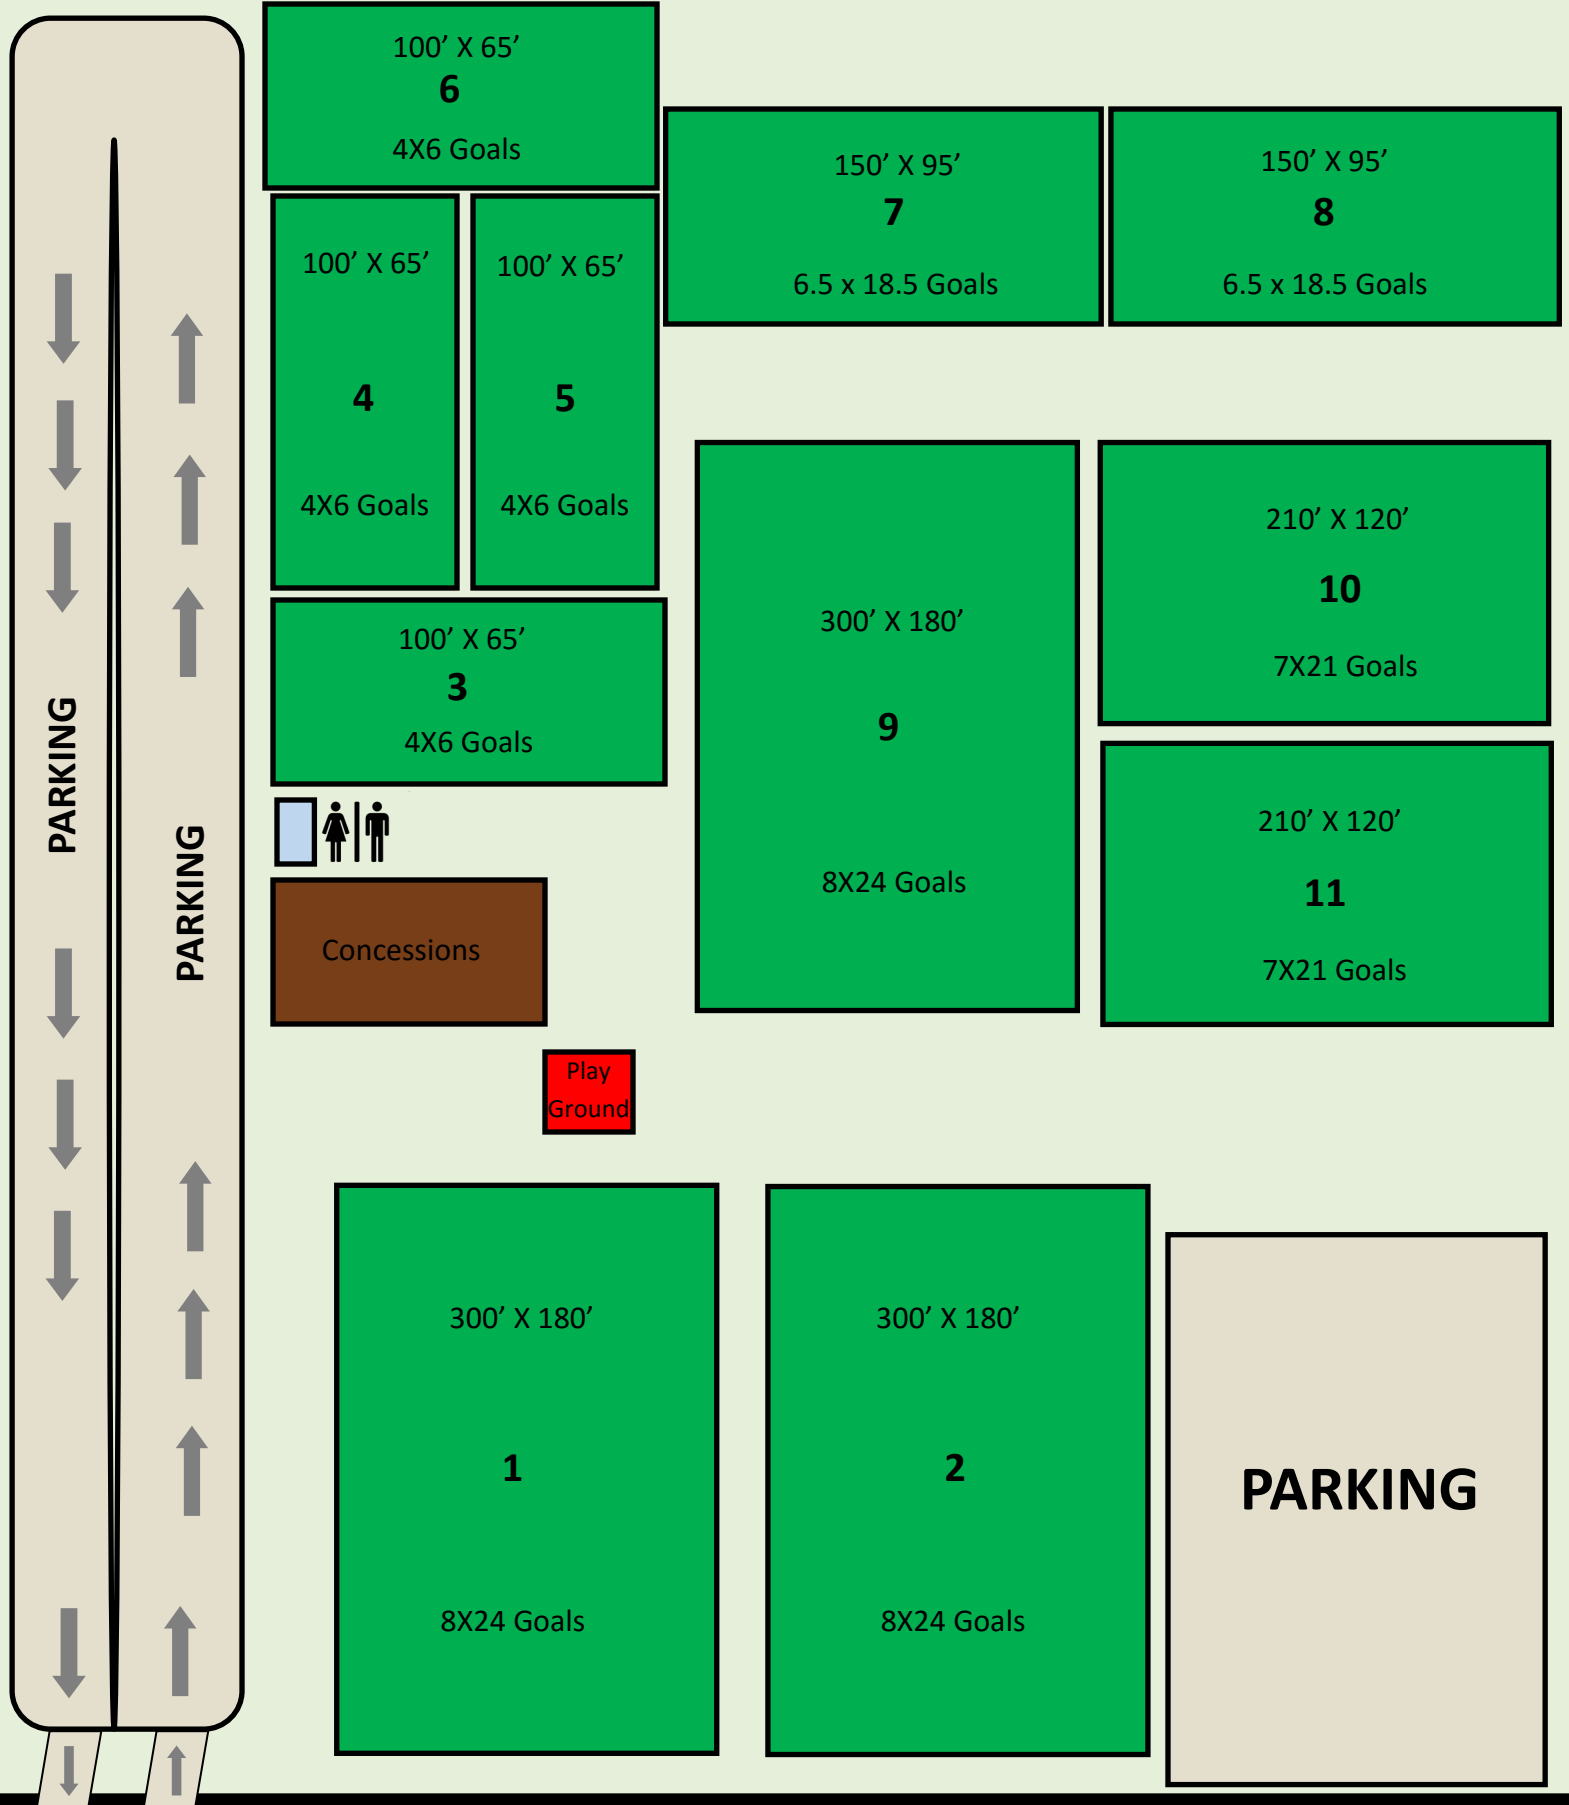

PISTOLE PARK LAYOUT

LAWS ROAD